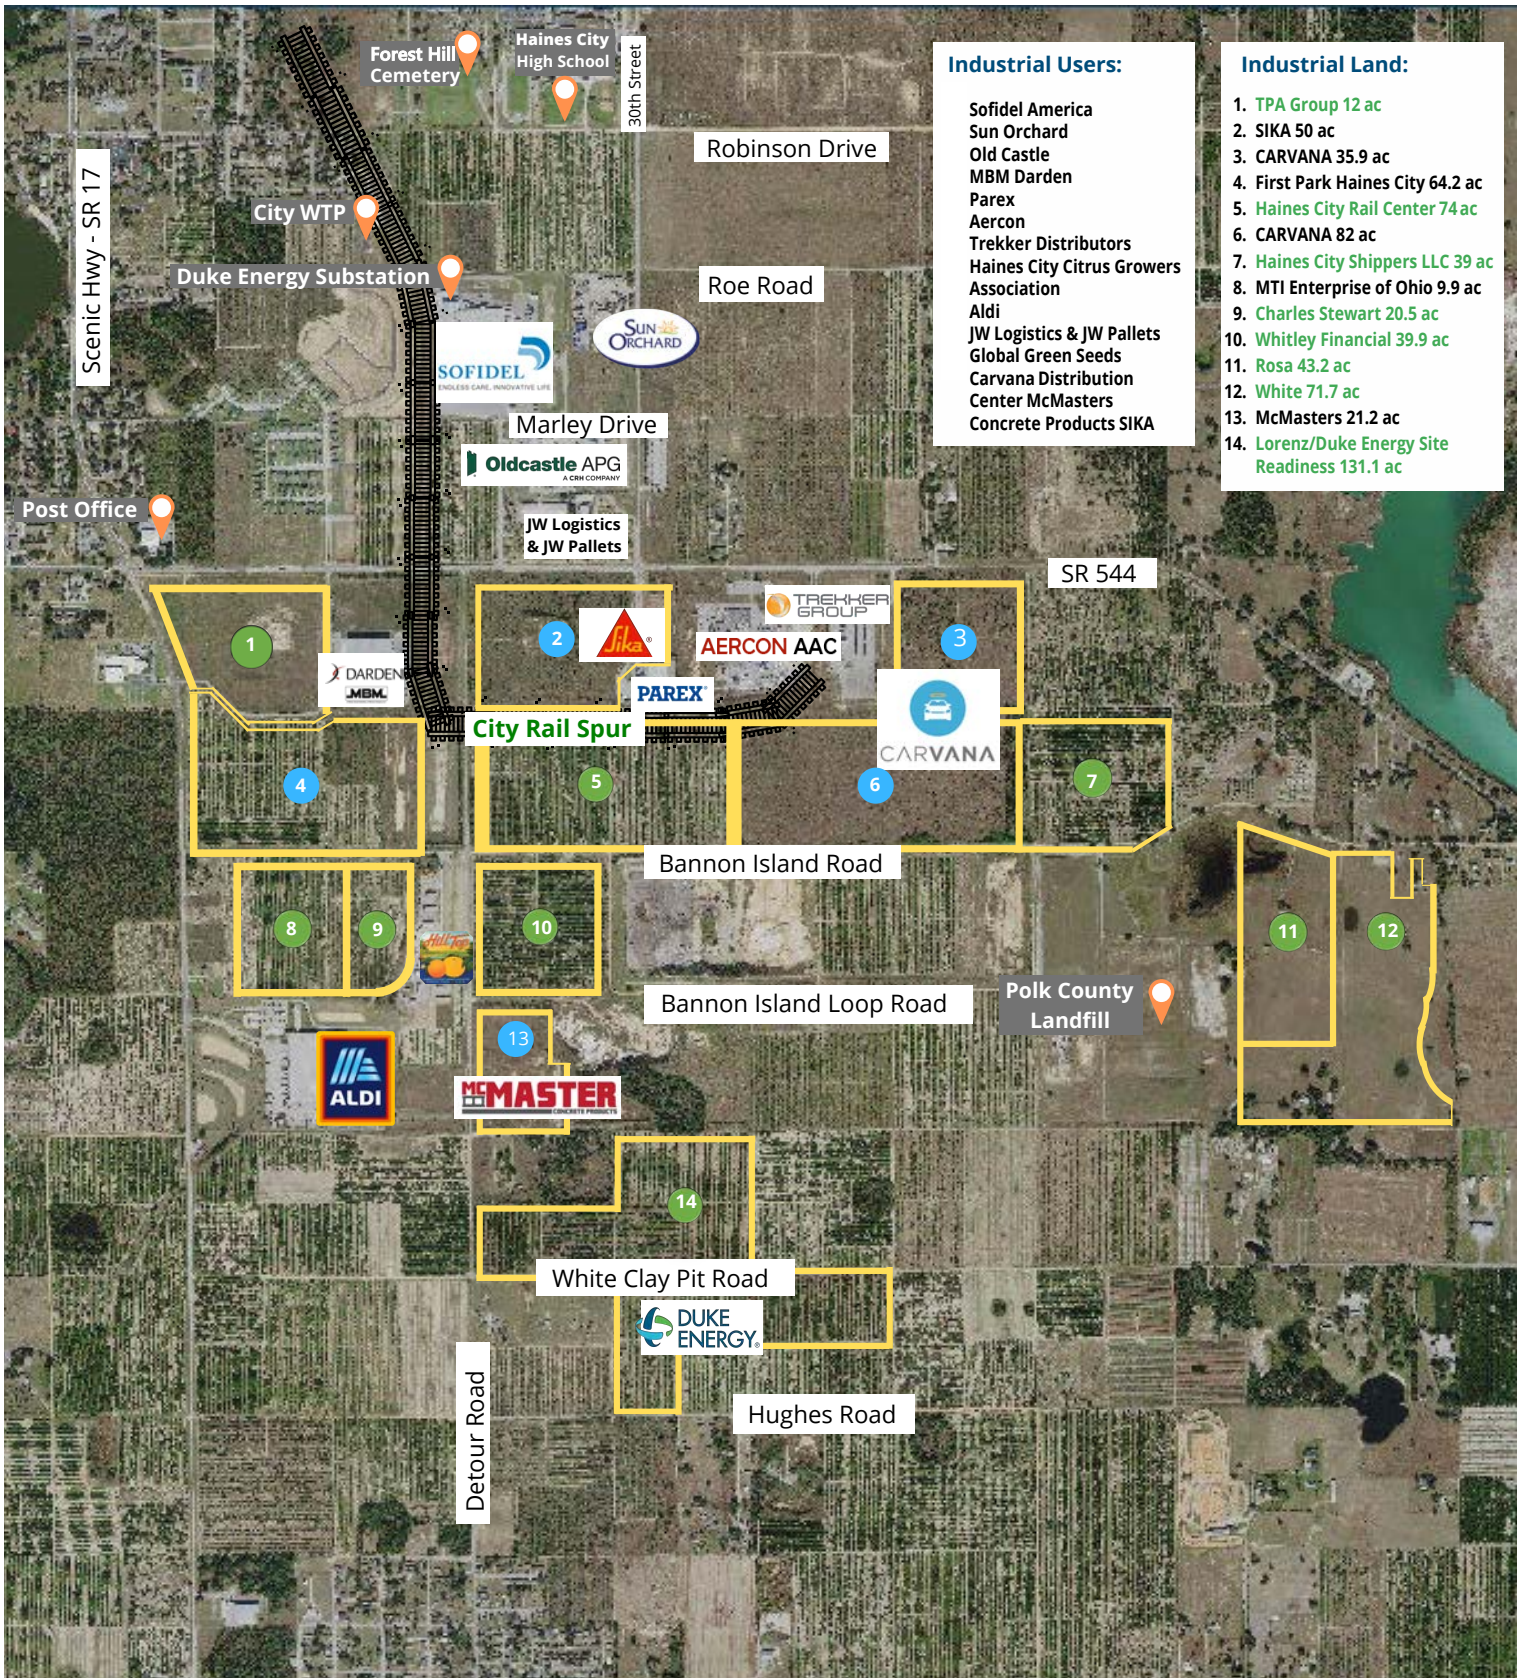

HAINES CITY, FLORIDA INDUSTRIAL LAND

- Industrial Users:**
- Sofidel America
 - Sun Orchard
 - Old Castle
 - MBM Darden
 - Parex
 - Aercon
 - Trekker Distributors
 - Haines City Citrus Growers Association
 - Aldi
 - JW Logistics & JW Pallets
 - Global Green Seeds
 - Carvana Distribution
 - Center McMasters
 - Concrete Products SIKA

- Industrial Land:**
1. TPA Group 12 ac
 2. SIKA 50 ac
 3. CARVANA 35.9 ac
 4. First Park Haines City 64.2 ac
 5. Haines City Rail Center 74 ac
 6. CARVANA 82 ac
 7. Haines City Shippers LLC 39 ac
 8. MTI Enterprise of Ohio 9.9 ac
 9. Charles Stewart 20.5 ac
 10. Whitley Financial 39.9 ac
 11. Rosa 43.2 ac
 12. White 71.7 ac
 13. McMasters 21.2 ac
 14. Lorenz/Duke Energy Site Readiness 131.1 ac