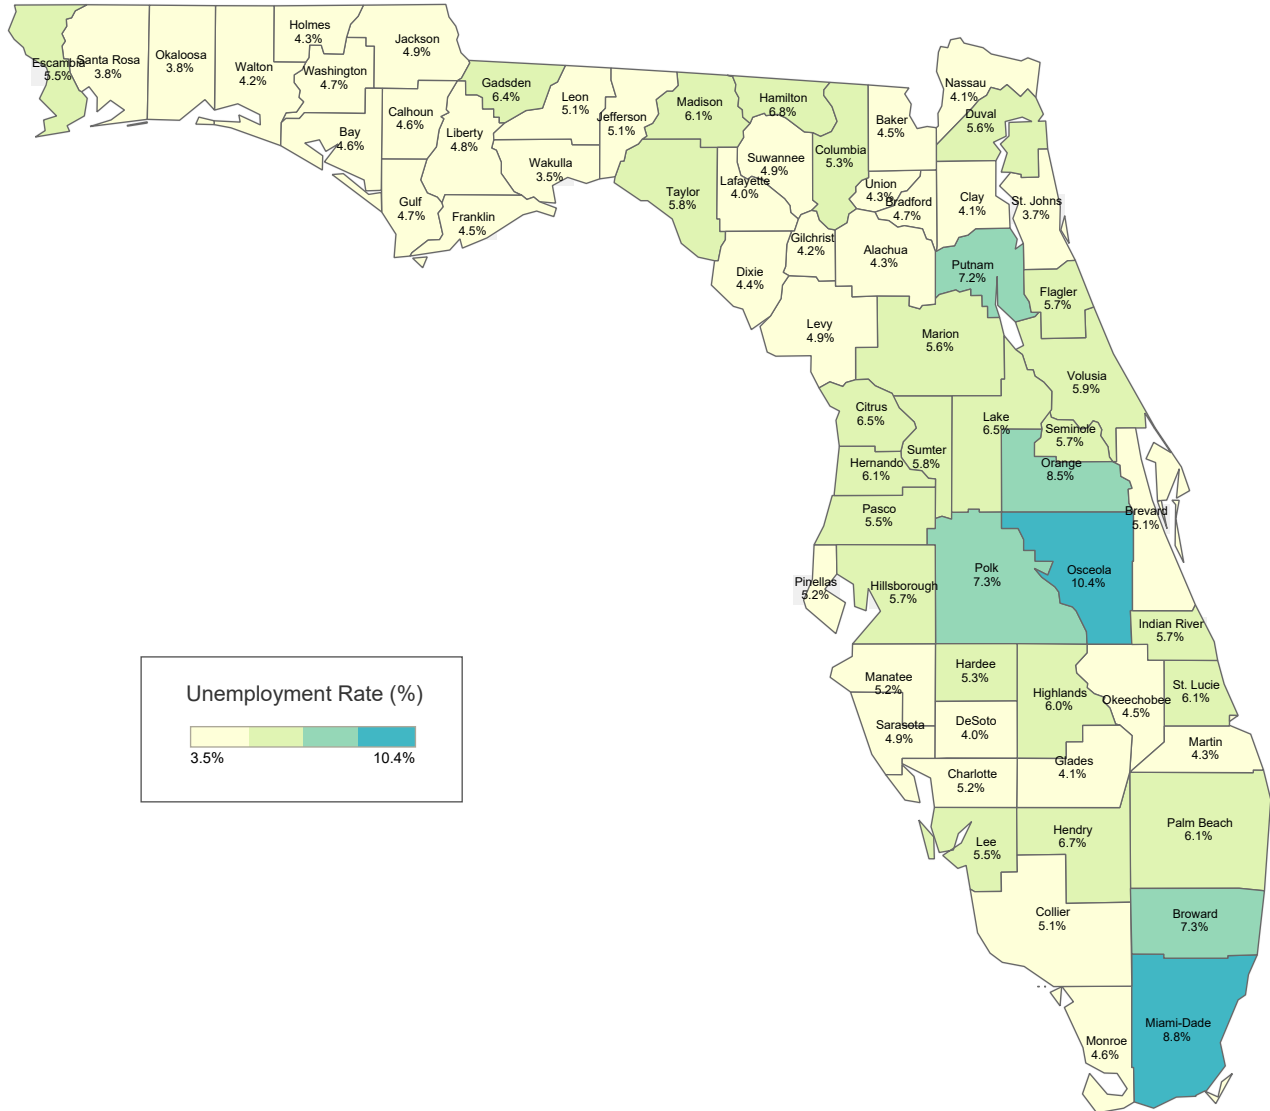

## Florida Unemployment Rates by County (Not Seasonally Adjusted) October 2020

© OpenStreetMap

Source: U.S. Department of Labor, Bureau of Labor Statistics, Local Area Unemployment Statistics Program in cooperation with the Florida Department of Economic Opportunity, Bureau of Workforce Statistics and Economic Research. Released November 20, 2020