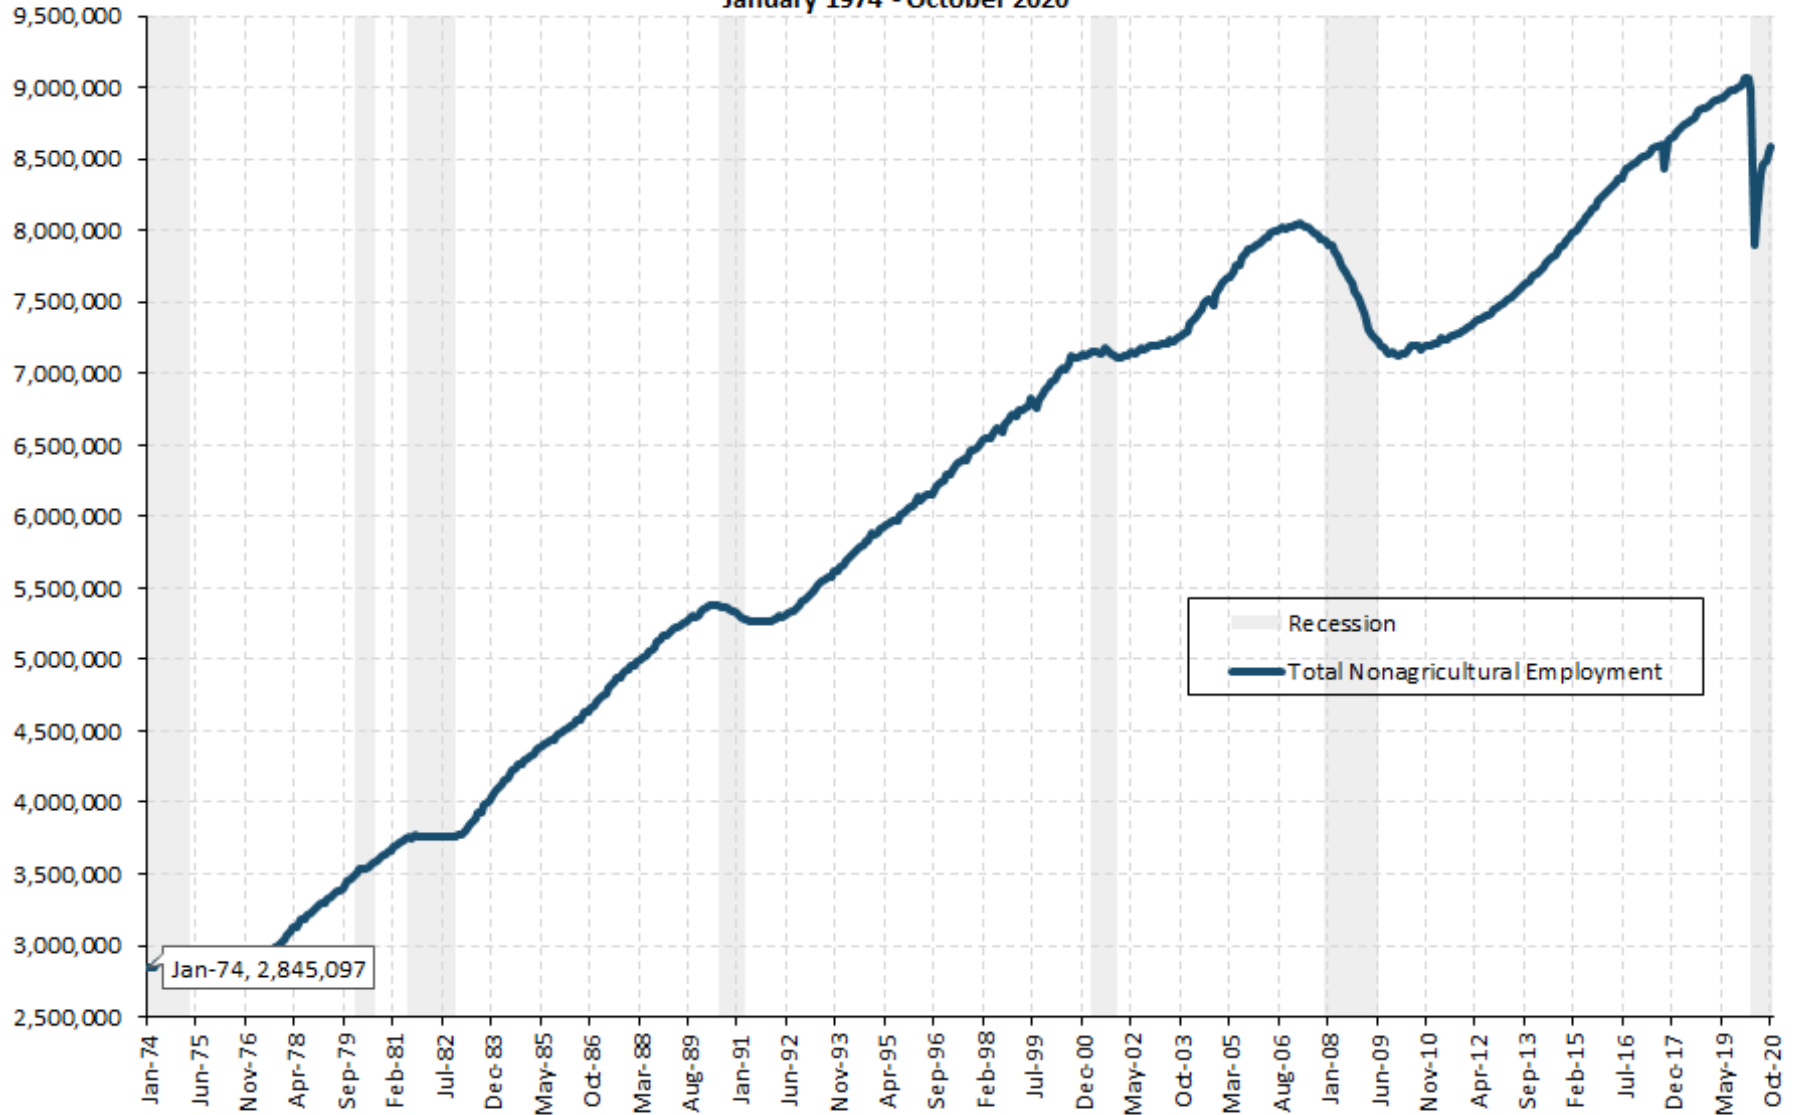

Florida
Total Nonagricultural Employment, Seasonally Adjusted
January 1974 - October 2020

Source: U.S. Department of Labor, Bureau of Labor Statistics, Current Employment Statistics in cooperation with the Florida Department of Economic Opportunity, Bureau of Workforce Statistics & Economic Research. Prepared: November 2020