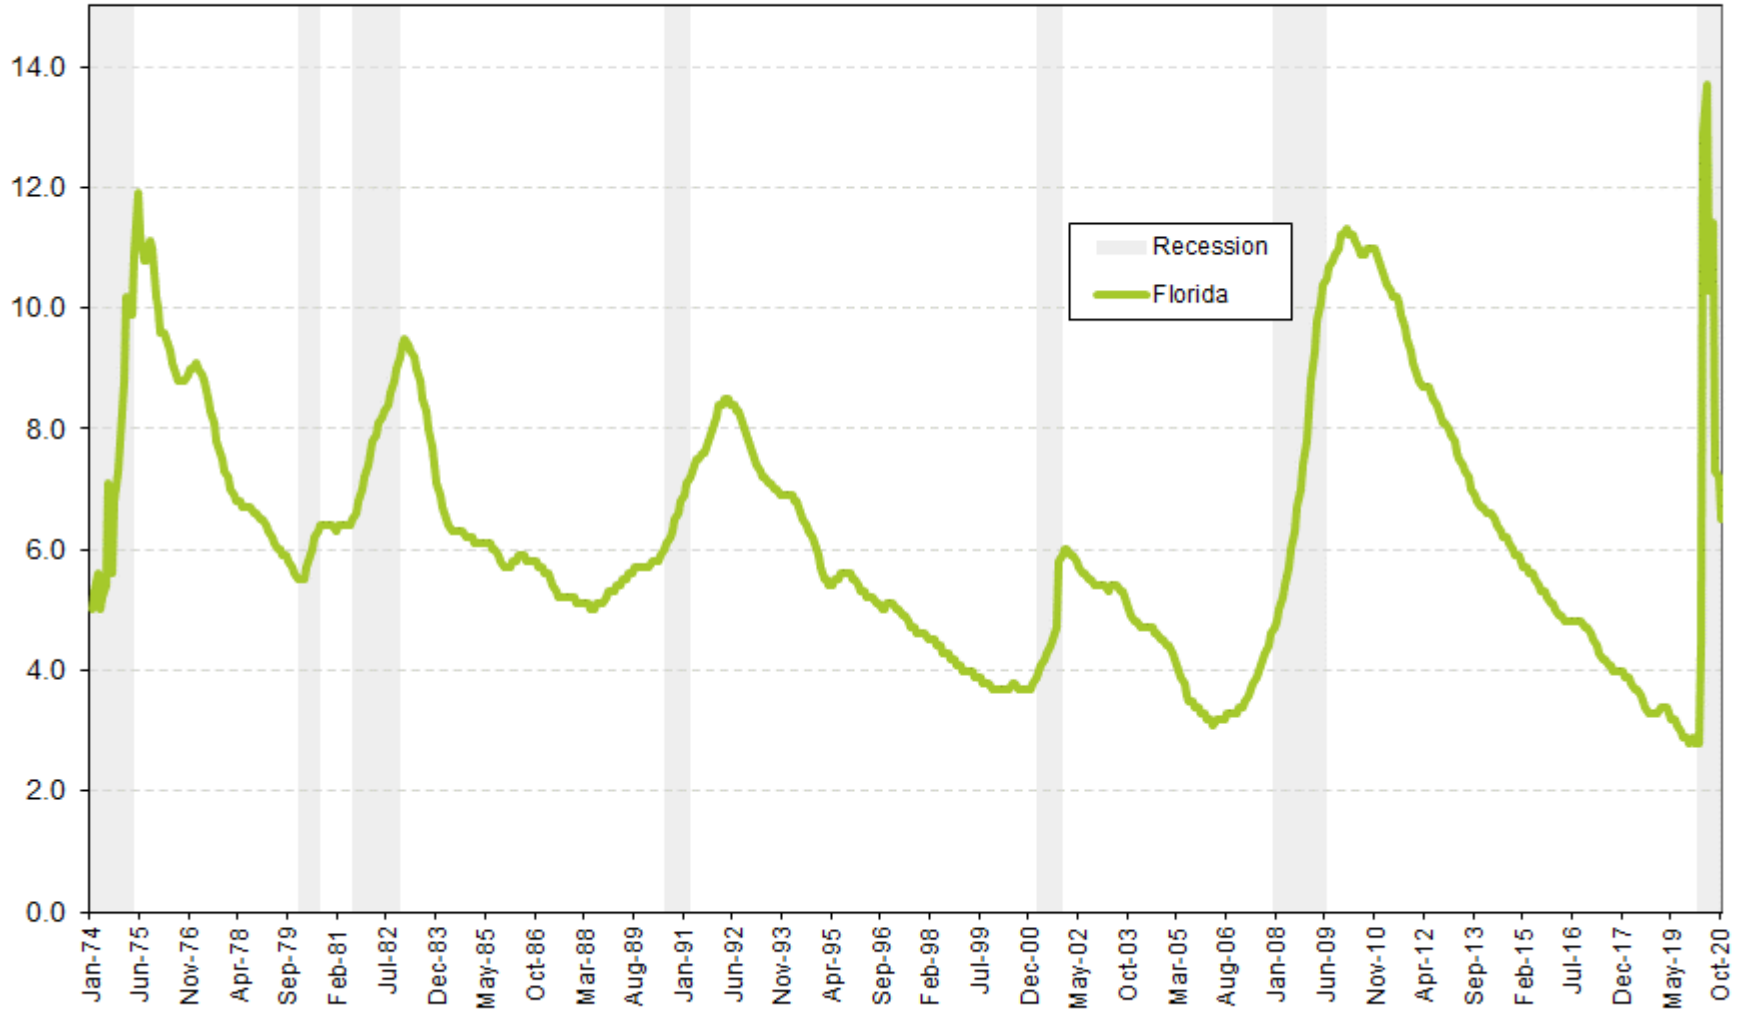

**Florida**  
**Unemployment Rates and Recessionary Periods, Seasonally Adjusted**  
**January 1974 - October 2020**

Source: U.S. Department of Labor, Bureau of Labor Statistics, Local Area Unemployment Statistics in cooperation with the Florida Department of Economic Opportunity, Bureau of Workforce Statistics & Economic Research. Prepared: November 2020